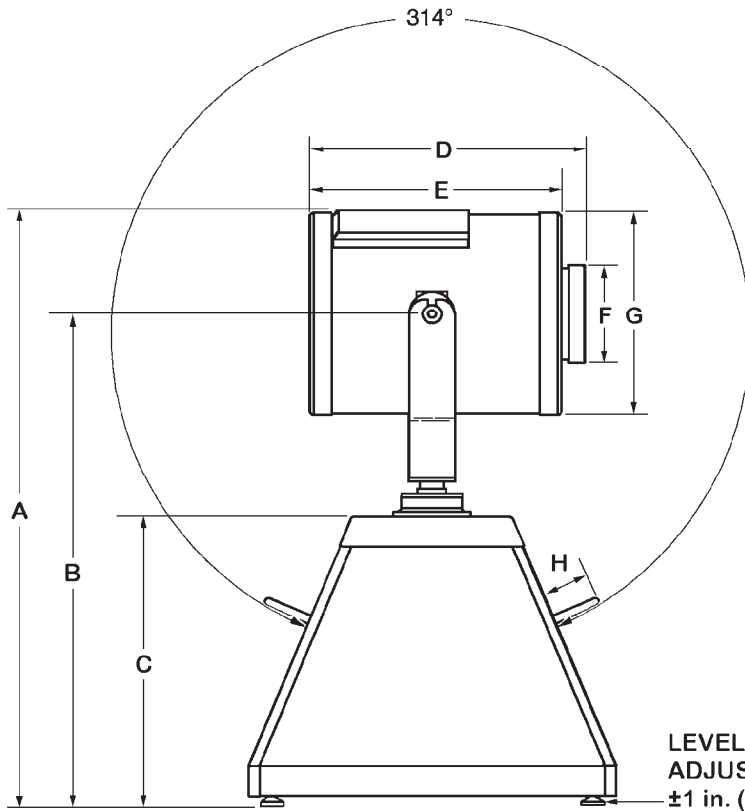

## MiniTracker

Type 3200365

1200 Watt Metal Halide

- ✓ SkyTracker Exclusively Designed Mechanics and High Reflective Optics
- ✓ Leading Edge Metal Halide Technology
- ✓ Lamphed rotates 360° at Variable speeds
- ✓ Precision Nickel Electroformed Parabolic Reflector specifically coated for continuous High Output performance
- ✓ Heavy Duty Construction and Intelligently designed for easy field serviceability
- ✓ Weathertight Housing permits Indoor or Outdoor display
- ✓ All fixtures include easy-adjust projection angle setting and convenient carry handles
- ✓ Tempered Glass Lamphed Window
- ✓ Operates from standard household current (120 volt, 15 ampere single phase)
- ✓ International voltages & frequencies available
- ✓ Industry Standard Single-ended 1200 watt Metal Halide bulb plugs into prefocused base

Perfect for . . .

- Grand Openings
- Movie Premieres
- Special Events
- Night Clubs
- Parties

The MiniTracker is a compact, full-motion, single-head metal halide searchlight producing a highly visible coherent beam of light. It moves in a continuous and attention-getting circular pattern. The sweeping beam not only adds motion and excitement to an event or lighting effect, but also pinpoints the location.

Both the projection angle of the light beam and the speed of the lamphed's rotation are easily set. The MiniTracker plugs into any 120 volt, 15 ampere AC receptacle.

# MiniTracker

Type 3200365  
1200 Watt Metal Halide

LEVELING FOOT  
ADJUSTS  
±1 in. (25mm)

A .....	43 in. (109cm)
B .....	36 in. (91.5cm)
C .....	21 in. (53.3cm)
D .....	18 in. (45.7cm)
E .....	16½ in. (42cm)
F .....	6½ in. (16.5cm)
G .....	13½ in. (34.2cm)
H .....	3 in. (7.6cm)
I .....	24½ in. (62.2cm)
Net Weight .....	105 lb. (47.6 kg)