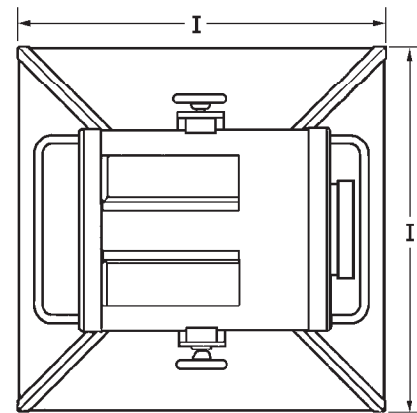

## MiniTracker

Type 3200365

1200 Watt Metal Halide

- ✓ SkyTracker Exclusively Designed Mechanics and High Reflective Optics
- ✓ Leading Edge Metal Halide Technology
- ✓ Lamphed rotates 360° at Variable speeds
- ✓ Precision Nickel Electroformed Parabolic Reflector specifically coated for continuous High Output performance
- ✓ Heavy Duty Construction and Intelligently designed for easy field serviceability
- ✓ Weathertight Housing permits Indoor or Outdoor display
- ✓ All fixtures include easy-adjust projection angle setting and convenient carry handles
- ✓ Tempered Glass Lamphed Window
- ✓ Operates from standard household current (120 volt, 15 ampere single phase)
- ✓ International voltages & frequencies available
- ✓ Industry Standard Single-ended 1200 watt Metal Halide bulb plugs into prefocused base

Both the projection angle of the light beam and the speed of the lamphed's rotation are easily set. The MiniTracker plugs into any 120 volt, 15 ampere AC receptacle.

# MiniTracker

Type 3200365  
1200 Watt Metal Halide

LEVELING FOOT  
ADJUSTS  
±1 in. (25mm)

A .....	43 in. (109cm)
B .....	36 in. (91.5cm)
C .....	21 in. (53.3cm)
D .....	18 in. (45.7cm)
E .....	16½ in. (42cm)
F .....	6½ in. (16.5cm)
G .....	13½ in. (34.2cm)
H .....	3 in. (7.6cm)
I .....	24½ in. (62.2cm)
Net Weight .....	105 lb. (47.6 kg)